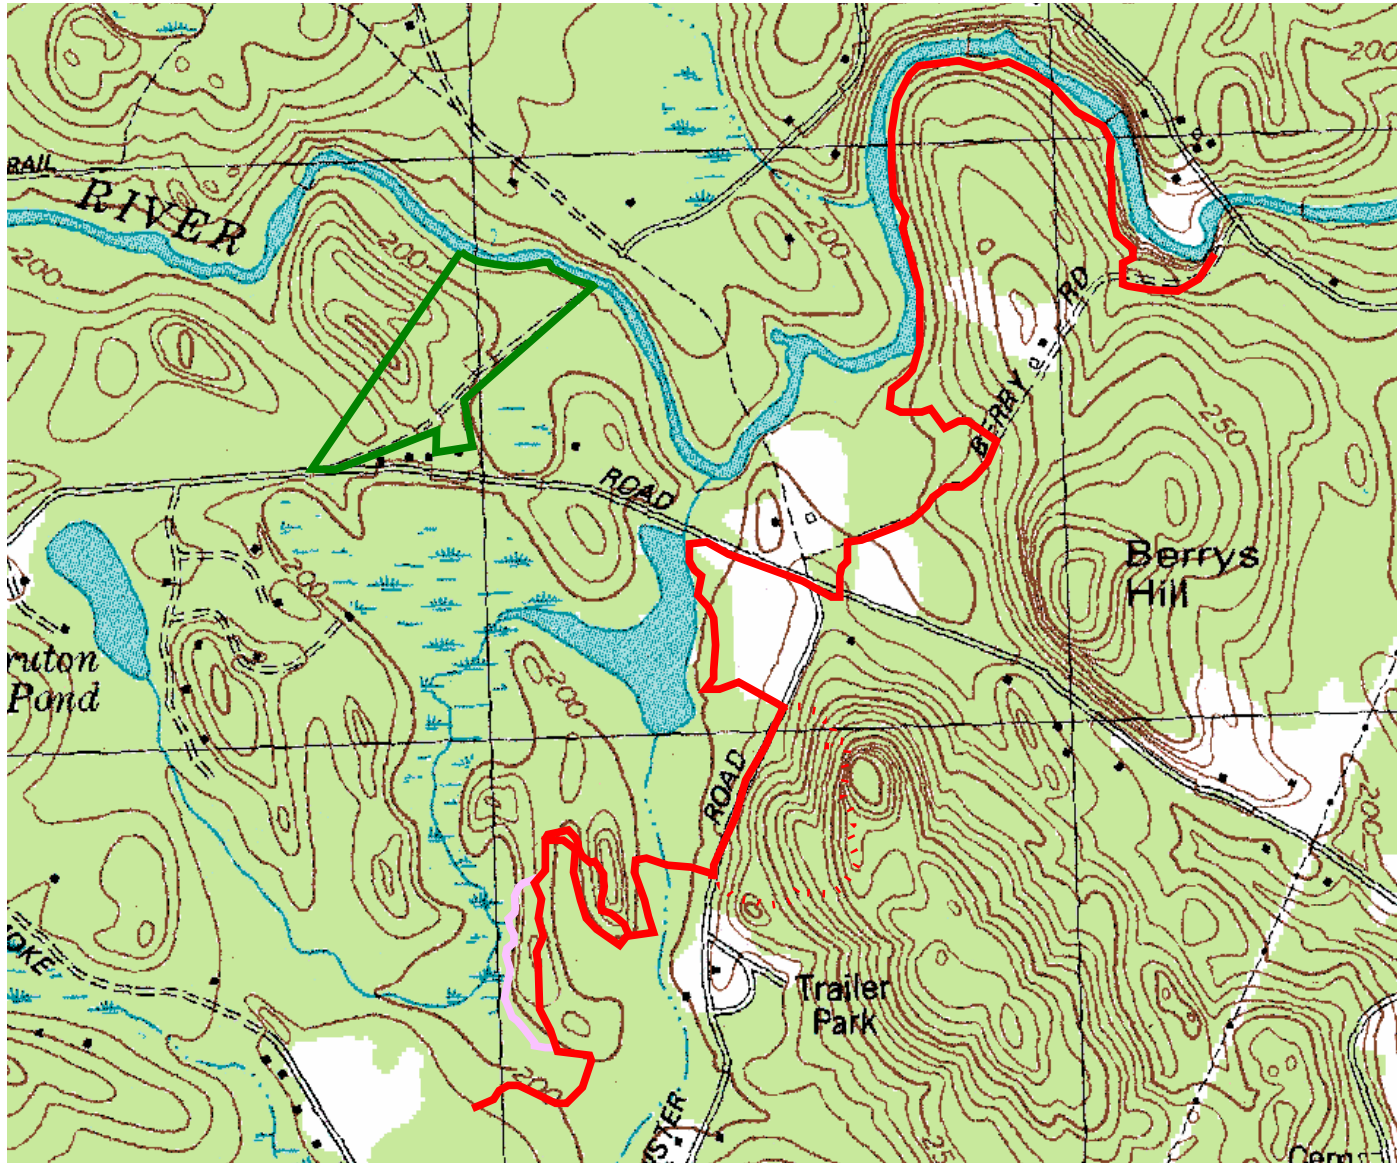

The Barrington and Loop Trails

-  Barrington Trail
-  Ridge Loop
-  Loop Trail
-  Kids of the River Land

Based on datasets provided by NH GRANIT. Digital data in NH GRANIT represent the efforts of the contributing agencies to record information from the cited source materials. Complex Systems Research Center, under contract to the NH Office of Energy and Planning, and in consultation with cooperating agencies, maintains a continuing program to identify and correct errors in these data. OEP, CSRC, and the cooperating agencies make no claim as to the validity or reliability or to any implied uses of these data.

Map created by John Wallace,
Barrington Conservation Commission